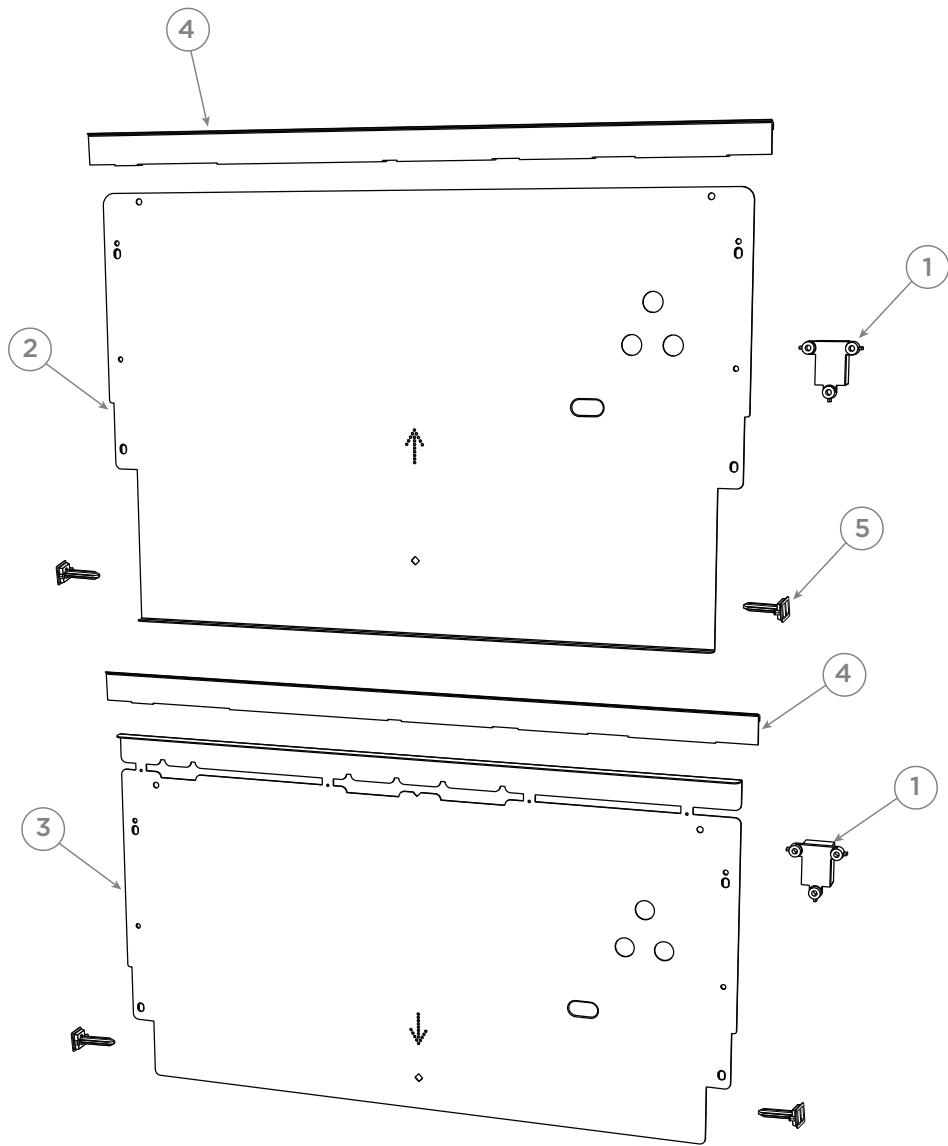

FRONT PANELS/CONTROLS