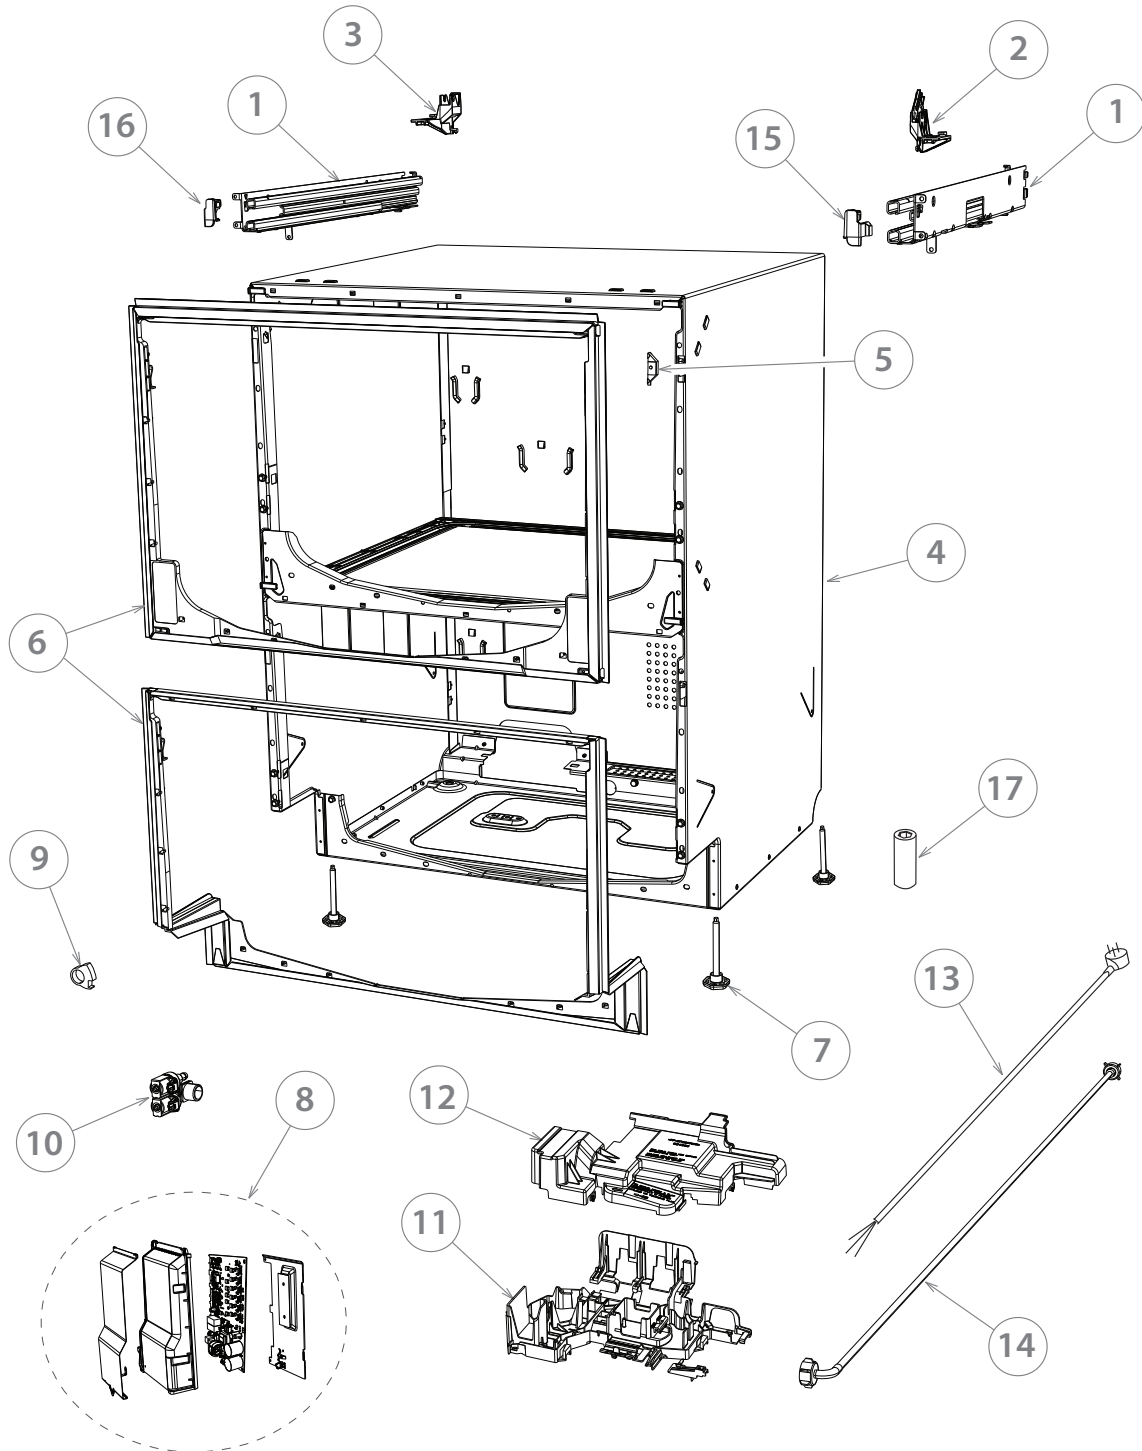

CABINET COMPONENTS