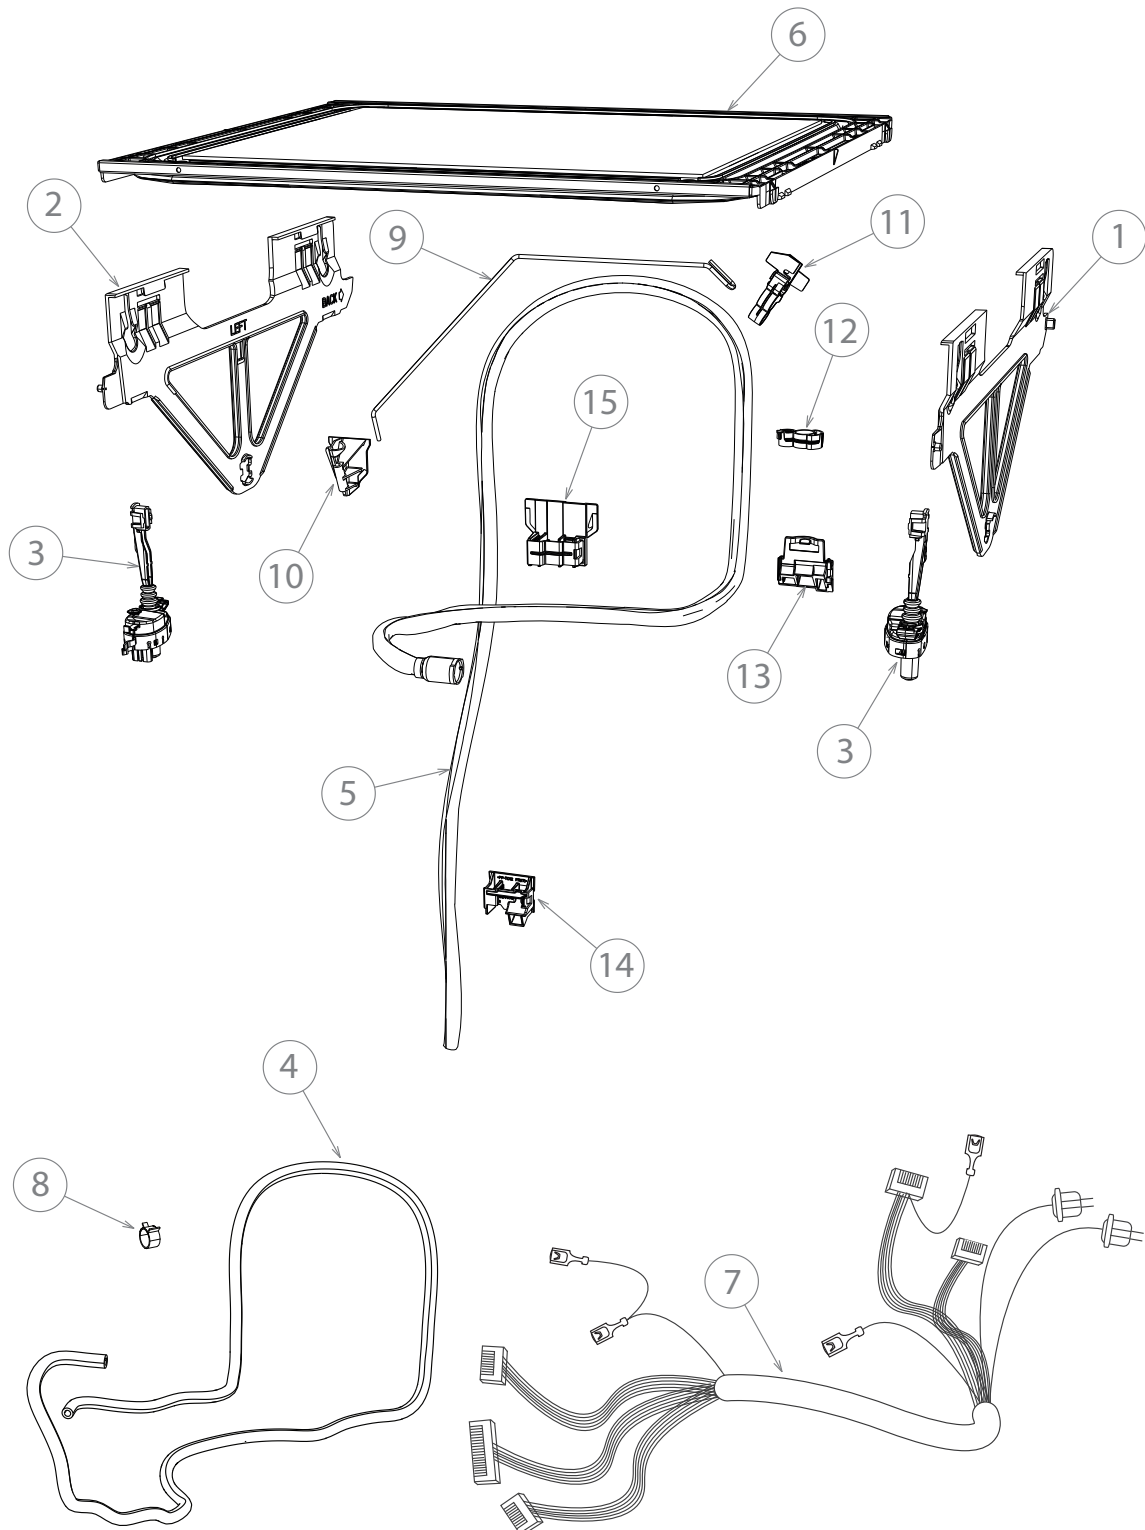

**FISHER & PAYKEL**

**DISHDRAWER™ DISHWASHER**

---

**DD60DI9 FP AA**

**PRODUCT CODE: 82319-C**

**PARTS MANUAL**

**AA**

# LID & LINK COMPONENTS

# TUB COMPONENTS

# INSTALLATION COMPONENTS